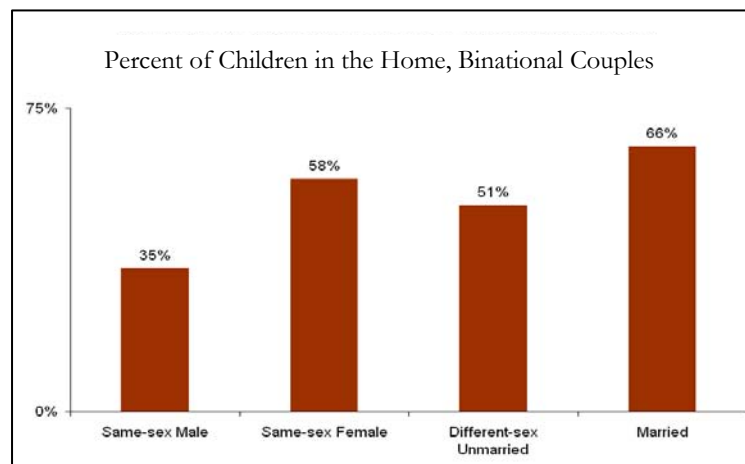

Same-sex Binational Couples in the United States A Demographic Overview *

- There are an estimated 35,820 binational same-sex couples who reported to the most recent Census.
- 58% of same-sex binational couples who reported to the Census are male-male, averaging 40 years old, while 42% are female-female with an average age of 38.

- Nearly 16,000 (or 47% of) binational couples reported to be raising children in the home.

* All data based on the 2000 Public Use Microdata Sample (PUMS). This custom tabulation of the five percent PUMS, used for the same-sex couples accounted for it in our study, represents a one in four sample of approximately 20% of American households that completed a census long-form.